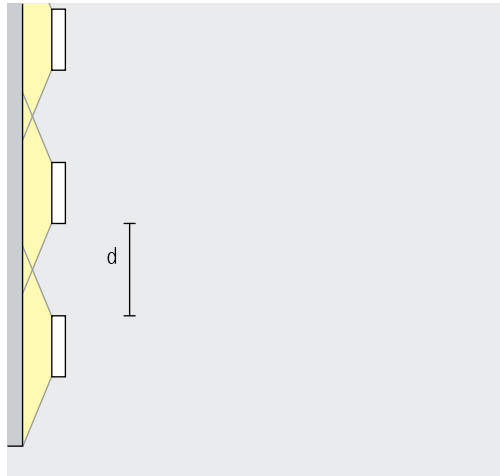

Grazing light wallwashers Grazing light

Wallwashing

To allow surface textures to come to the foreground of attention, the distance (a) of Site grazing light wallwashers from the wall should be approx. 30cm.

Arrangement: $a = 30\text{cm}$

Application: surfaces with a three-dimensional texture, e.g. natural stone walls.

For good longitudinal uniformity, the spacing (d) of two Site grazing light wallwashers may be up to 1m.