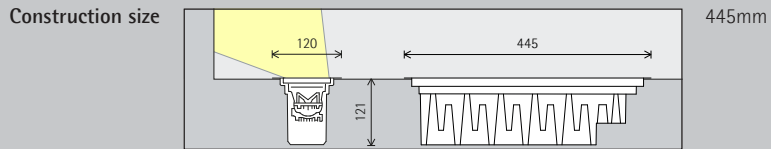

Site In-ground luminaires

LED module
Maximum value at 4000K CRI 82

24.3W/3144lm

Light colour

	2700K CRI 92 *		3500K CRI 92 *
	3000K CRI 92		4000K CRI 82
	3000K CRI 97 *		4000K CRI 92 *

Light distribution

Grazing light wallwashers

Grazing light

Control

Switchable

Phase dimmable

DALI

Accessories

	Connection sleeve		Mounting enclosure
	Branching sleeve		Mounting kit