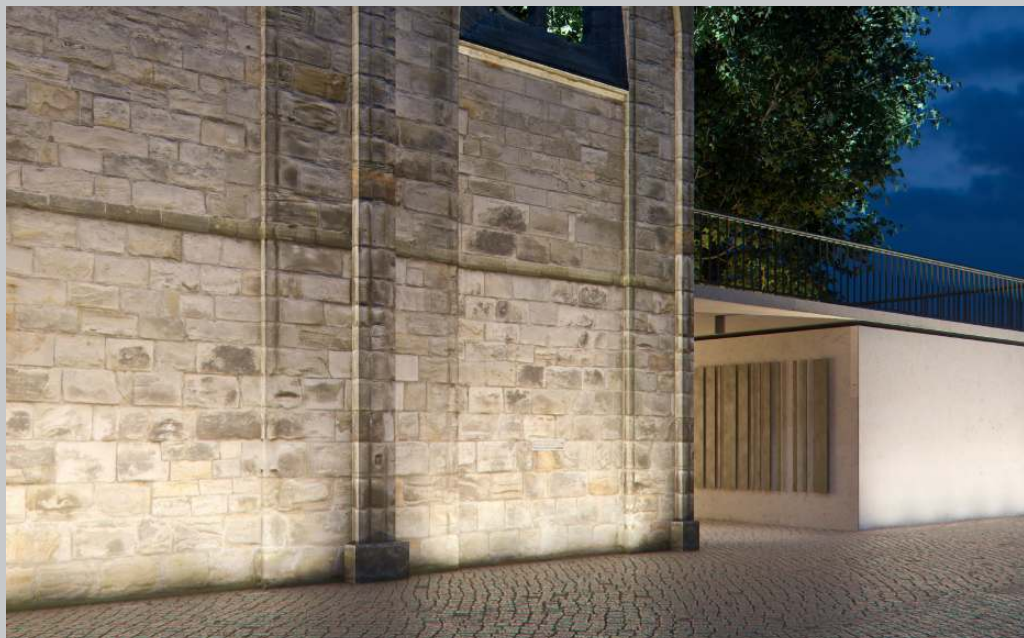

* available on request

Article numbers and planning data:
www.erco.com/015411

Design and application:
www.erco.com/site