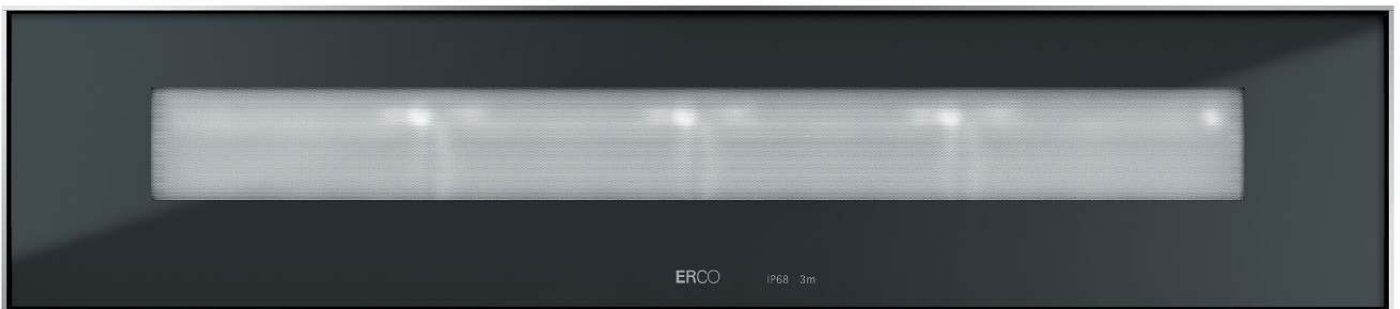

Site – Emphasising wall structures for a three-dimensional effect

Grazing light wallwashers accentuate surface texture on walls and façades

Site emphasises the tactile qualities of architectural materials – the grazing light wallwasher makes even the finest structures of wood, concrete and brick and rough surfaces such as natural stone clearly visible. Site creates high-contrast, structurally appealing effects with light and shadow. The light can be comfortably tilted in both directions up to an inclination angle of 10 degrees. Thanks to its asymmetric distribution, the

grazing light wallwasher generates an extremely uniform beam even when the luminaire is positioned up to 30cm in front of the wall. Site creates both atmospheric light displays and efficient outdoor lighting.

1 Softec lens

2 ERCO LED-module

- High-power LED: warm white (3000K) or neutral white (4000K)
- Collimating lens made of optical polymer
- $\pm 10^\circ$ tilt

3 Frame

- Covered or flush mounting detail
- Stainless steel
- Safety glass: 10mm, transparent