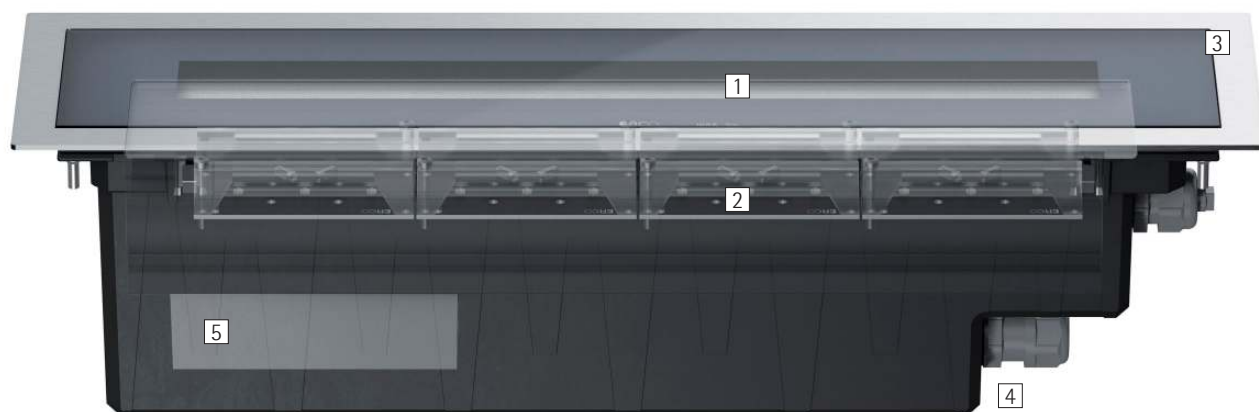

Site – Emphasising wall structures for a three-dimensional effect

Grazing light wallwashers accentuate surface texture on walls and façades

Site emphasises the tactile qualities of architectural materials – the grazing light wallwasher makes even the finest structures of wood, concrete and brick and rough surfaces such as natural stone clearly visible. Site creates high-contrast, structurally appealing effects with light and shadow. The light can be comfortably tilted in both directions up to an inclination angle of 10 degrees. Thanks to its asymmetric distribution, the

grazing light wallwasher generates an extremely uniform beam even when the luminaire is positioned up to 30cm in front of the wall. Site creates both atmospheric light displays and efficient outdoor lighting.

1 Softec lens

2 ERCO LED-module

- High-power LED: warm white (3000K) or neutral white (4000K)
- Collimating lens made of optical polymer
- $\pm 10^\circ$ tilt

3 Frame

- Covered or flush mounting detail
- Stainless steel
- Safety glass: 10mm, transparent