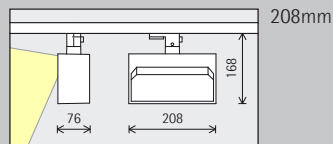

Pantrac for track 220-240V

Construction size

LED module
Maximum value at 4000K CRI 82

12.1W/1572lm

24.3W/3144lm

Light colour

	2700K CRI 92		3500K CRI 92
	3000K CRI 92		4000K CRI 82
	3000K CRI 97		4000K CRI 92

	2700K CRI 92		3500K CRI 92
	3000K CRI 92		4000K CRI 82
	3000K CRI 97		4000K CRI 92

Light distribution

	Lens wallwashers
	Wallwash

	Lens wallwashers
	Wallwash

Control

	Switchable		DALI
	Phase dimmable + On-board Dim		Casambi Bluetooth

	Switchable		DALI
	Phase dimmable + On-board Dim		Casambi Bluetooth

Colour (housing)

	White		Silver
	Black		10,000 colours *

	White		Silver
	Black		10,000 colours *