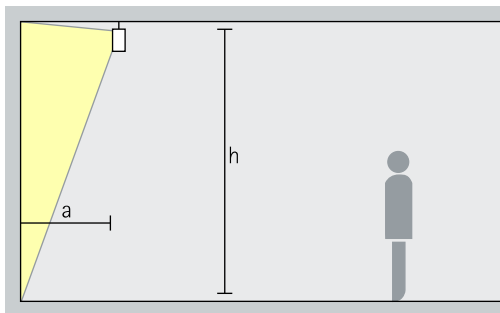

Pantrac for track 220-240V – Luminaire arrangement

Lens wallwashers Wallwash

Wallwashing

For uniform vertical illuminance, the distance (a) of Pantrac lens wallwashers from the wall should be around one third of the room height (h). The luminaire head has been adjusted precisely for optimum wallwashing.

Arrangement: $a = 1/3 \times h$