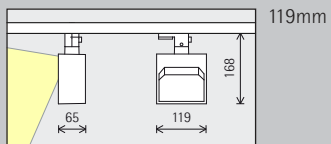

Pantrac for track 220-240V

Construction size

LED module
Maximum value at 4000K CRI 82

12.1W/1572lm

24.3W/3144lm

Light colour

	2700K CRI 92		3500K CRI 92
	3000K CRI 92		4000K CRI 82
	3000K CRI 97		4000K CRI 92

	2700K CRI 92		3500K CRI 92
	3000K CRI 92		4000K CRI 82
	3000K CRI 97		4000K CRI 92

Light distribution

	Lens wallwashers
	Wallwash

	Lens wallwashers
	Wallwash

Control

	Switchable		DALI
	Phase dimmable + On-board Dim		Casambi Bluetooth

	Switchable		DALI
	Phase dimmable + On-board Dim		Casambi Bluetooth

Colour (housing)

	White		Silver
	Black		10,000 colours *

	White		Silver
	Black		10,000 colours *