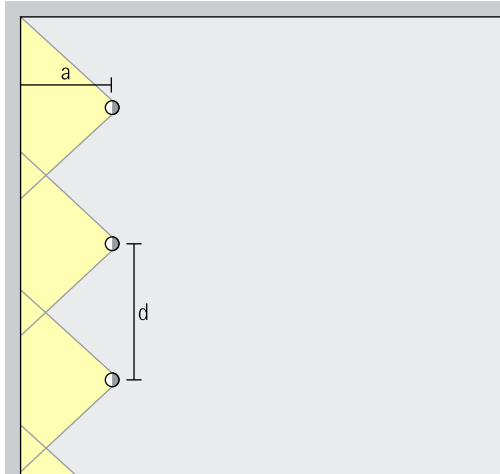

Arrangement: $a = 1/3 \times h$

For good longitudinal uniformity, the spacing (d) of Pantrac lens wallwashers may be up to 1.5 times the offset from the wall (a).

Arrangement: $d \leq 1.5 \times a$

The optimal wall offset and luminaire spacing for each product are indicated in the wallwasher tables in the catalogue and the product data sheets.