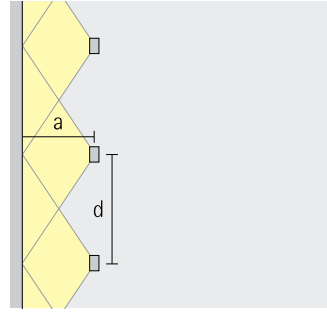

Large luminaire spacing
The high-efficiency Pantrac lighting technology enables luminaire spacing of up to one and a half times the distance to the wall.

Special characteristics

 Outstanding uniformity

 Easy installation