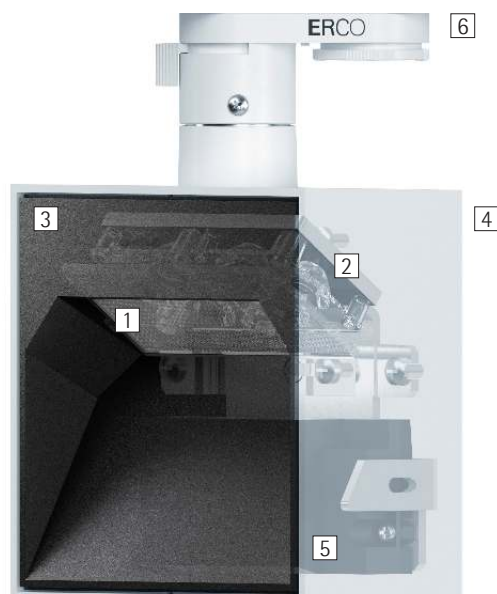

Structure and characteristics

The features described here are typical of products in this range. Special versions may offer additional or varying features. A comprehensive description of the features of individual products can be found on our website.

1 ERCO Spherolit lens

- Light distribution: wallwash

2 ERCO LED-module

- High-power LEDs: warm white (2700K or 3000K) or neutral white (3500K or 4000K)
- Collimating lens made of optical polymer

3 Front cover

- Polymer, black lacquered

4 Housing

- White (RAL9002), black or silver
- Cast aluminium, powder-coated
- Rotatable through 360° on adapter

5 Control gear

- Switchable, phase dimmable+On-board Dim, DALI dimmable or Casambi Bluetooth
- Phase dimmable + On-board Dim version: Dimming with external dimmers (trailing edge) possible and rotary control for brightness control on the luminaire

6 ERCO 3-circuit adapter or ERCO DALI adapter

Variants on request

1. Housing: 10,000 further colours
2. Please contact your ERCO consultant.

Design and application:
www.erco.com/pantrac