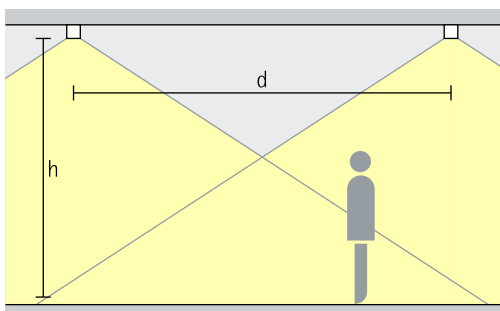

Surface-mounted downlights

oval wide flood

Oval wide flood

General lighting

For high uniformity, the distance (d) between Iku downlights with oval wide flood light distribution may be up to 1.5 times the height (h) of the luminaire above the working plane.

Arrangement: $d \leq 1.5 \times h$