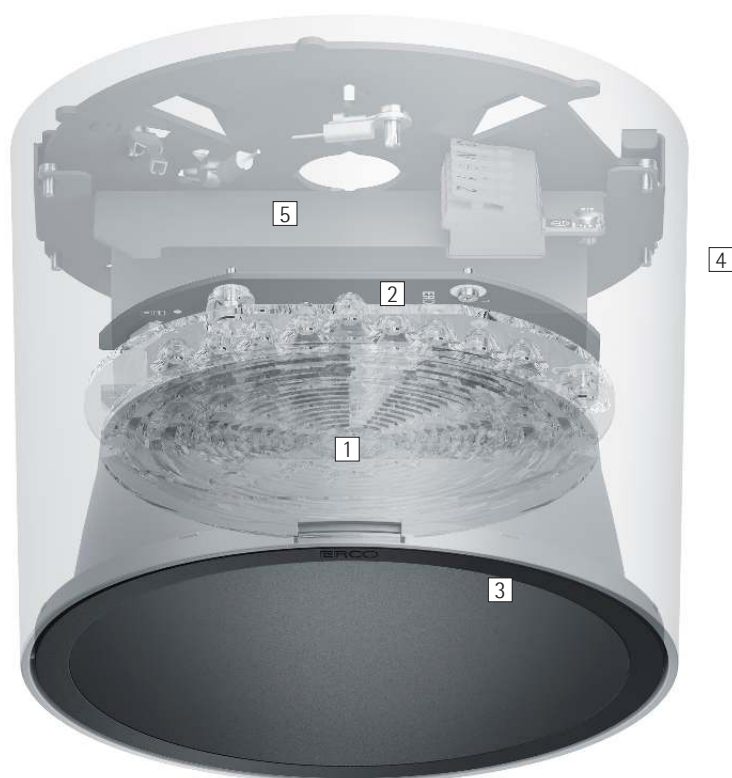

Structure and characteristics

The features described here are typical of products in this range. Special versions may offer additional or varying features. A comprehensive description of the features of individual products can be found on our website.

1 ERCO lenses

- Made of optical polymer
- Fresnel lenses: Wide flood, Extra wide flood or Oval flood
- Spherulite lens: Oval wide flood

2 ERCO LED-module

- Mid-power LEDs: warm white (2700K or 3000K), neutral white (3500K or 4000K) or tunable white (2700-6500K)
- Collimating lens made of optical polymer

3 Anti-glare cone

- Silver-coated or black

4 Cylinder

- White (RAL9002), black or silver
- Cast aluminium, powder-coated
- Ceiling fixture: metal

5 Control gear

- Switchable or DALI dimmable

Variants on request

1. Housing: 10,000 further colours
   - Anti-glare cone: gold matt, silver matt, champagne matt or copper matt-coated and other colours
2. Please contact your ERCO consultant.

Design and application:
www.erco.com/iku-s