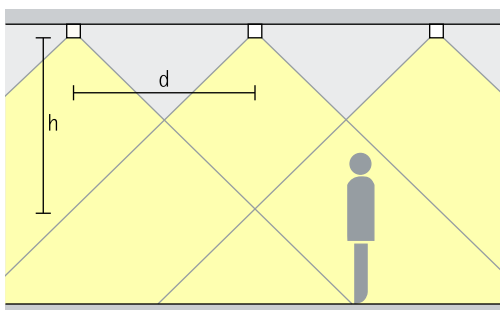

### General lighting

For uniform general lighting with high visual comfort, the luminaire spacing ( $d$ ) between two Iku downlights may be up to 1.5 times the height ( $h$ ) of the luminaire above the working plane (rough guide).

Arrangement:  $d = 1.5 \times h$

The wall offset should be half the luminaire spacing.

Arrangement:  $a = d / 2$

### Linear lighting

For linear arrangements and uniform lighting, the luminaire spacing ( $d$ ) between two Iku downlights may be up to 1.5 times the height ( $h$ ) of the luminaire above the working plane (rough guide).