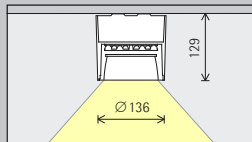

Iku Surface-mounted luminaires

Construction size

Size 4

LED module
Maximum value at 4000K CRI 82

9.7W/2117lm	10.0W/1706lm
17.5W/3571lm	

Light colour

2700K CRI 92	3500K CRI 92	Tunable white
3000K CRI 82	4000K CRI 82	
3000K CRI 92	4000K CRI 92	

Light distribution

Surface-mounted downlights		Surface-mounted downlights oval wide flood		Surface-mounted downlights		Surface-mounted downlights oval flood	
Wide flood	Oval wide flood	Wide flood	Oval flood	Wide flood		Wide flood	
Extra wide flood	Surface-mounted downlights oval flood	Wide flood		Wide flood			
	Oval flood						

Control

Switchable	DALI
DALI	

Colour (housing)

White	Silver
Black	10,000 colours *

Colour (anti-glare cone)

Silver	10,000 colours *
Black	

Accessories

	Spacer set
	Suspension equipment