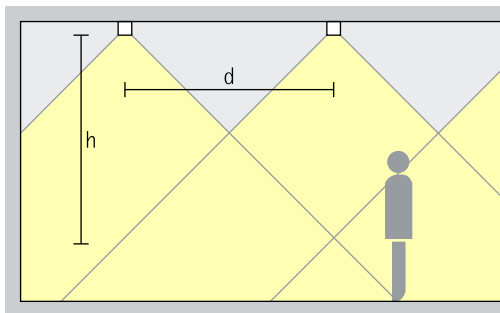

Iku Surface-mounted luminaires – Luminaire arrangement

Surface-mounted downlights

Wide flood, Extra wide flood

General lighting

For uniform general lighting with high visual comfort, the luminaire spacing (d) between two Iku downlights may be up to 1.5 times the height (h) of the luminaire above the working plane (rough guide).

Arrangement: $d = 1.5 \times h$