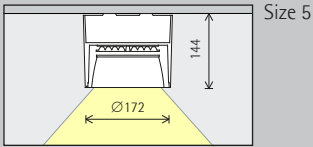

16.1W/3528lm
29.1W/5952lm

16.6W/2844lm

	2700K CRI 92		3500K CRI 92
	3000K CRI 82		4000K CRI 82
	3000K CRI 92		4000K CRI 92

	Tunable white

Surface-mounted downlights	Surface-mounted downlights oval wide flood
Wide flood	Oval wide flood
Extra wide flood	Surface-mounted downlights oval flood
	Oval flood

Surface-mounted downlights	Surface-mounted downlights oval wide flood
Wide flood	Oval wide flood
Extra wide flood	Surface-mounted downlights oval flood
	Oval flood

	Switchable
	DALI

	DALI

	White		Silver
	Black		10,000 colours *

	White		Silver
	Black		10,000 colours *

	Silver		10,000 colours *
	Black		

	Silver		10,000 colours *
	Black		

* available on request

Article numbers and planning data:
www.erco.com/029199

Design and application:
www.erco.com/iku-s