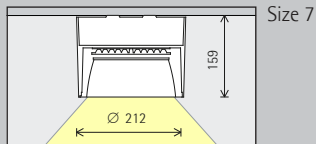

Iku Surface-mounted luminaires

Construction size

LED module
Maximum value at 4000K CRI 82

24.2W/5292lm
37.1W/7740lm

24.9W/4266lm

Light colour

	2700K CRI 92		3500K CRI 92
	3000K CRI 82		4000K CRI 82
	3000K CRI 92		4000K CRI 92

	Tunable white

Light distribution

Surface-mounted downlights	Surface-mounted downlights oval wide flood
Wide flood	Oval wide flood
Extra wide flood	Surface-mounted downlights oval flood
	Oval flood

Surface-mounted downlights	Surface-mounted downlights oval wide flood
Wide flood	Oval wide flood
Extra wide flood	Surface-mounted downlights oval flood
	Oval flood

Control

	Switchable
	DALI

	DALI

Colour (housing)

	White		Silver
	Black		10,000 colours *

	White		Silver
	Black		10,000 colours *

Colour (anti-glare cone)

	Silver		10,000 colours *
	Black		

	Silver		10,000 colours *
	Black		

Accessories

	Spacer set
	Suspension equipment