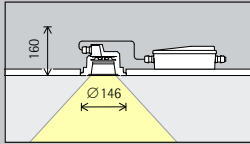

Iku Recessed luminaires

Construction size

Size 3