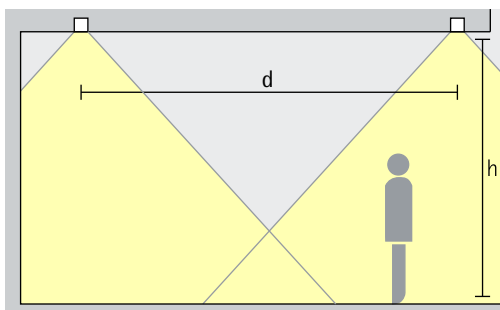

Arrangement: $d \leq 1.5 \times h$

The wall offset should be half the luminaire spacing.

Arrangement: $a = d / 2$

Downlights oval flood

Oval flood

Linear lighting

For linear arrangements and uniform lighting, the approximate distance (d) between two Iku downlights may be up to 1.5 times the height (h) of the luminaire above the working plane.