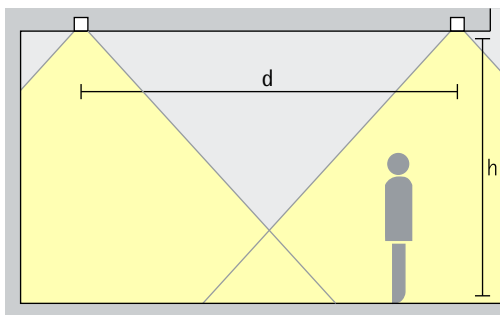

Iku Recessed luminaires – Luminaire arrangement

Downlights

Wide flood, Extra wide flood

General lighting

For uniform ambient lighting, the approximate distance (d) between two Iku downlights may be up to 1.5 times the height (h) of the luminaire above the working plane.

Arrangement: $d \leq 1.5 \times h$