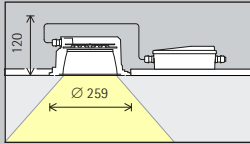

Iku Recessed luminaires

Construction size

Size 7

LED module
Maximum value at 4000K CRI 82

24.2W/5292lm
37.1W/7740lm

24.9W/4266lm

Light colour

	2700K CRI 92 *		3500K CRI 92 *
	3000K CRI 82 **		4000K CRI 82
	3000K CRI 92		4000K CRI 92 *
	3000K CRI 97 ***		

	Tunable white

Light distribution

Downlights		Downlights oval flood	
	Wide flood		Oval flood
	Extra wide flood		Lens wallwashers
			Wallwash

Downlights		Downlights oval flood	
	Wide flood		Oval flood
	Extra wide flood		Lens wallwashers
			Wallwash

Control

	Switchable
	DALI
	Casambi Bluetooth

	DALI
	Casambi Bluetooth

Colour (housing)

	Silver

	Silver

Colour (anti-glare cone)

	Silver		10,000 colours *
	Black		

	Silver		10,000 colours *
	Black