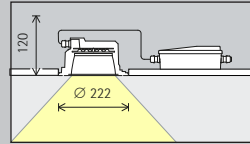

Size 5

LED module
Maximum value at 4000K CRI 82

4.8W/1058lm
8.7W/1786lm

16.1W/3528lm
29.1W/5952lm

Light colour

	2700K CRI 92 *		3500K CRI 92 *
	3000K CRI 82 **		4000K CRI 82
	3000K CRI 92		4000K CRI 92 *
	3000K CRI 97 ***		

	2700K CRI 92 *		3500K CRI 92 *
	3000K CRI 82 **		4000K CRI 82
	3000K CRI 92		4000K CRI 92 *
	3000K CRI 97 ***		

Light distribution

Downlights	Downlights oval flood
Wide flood	Oval flood
Extra wide flood	Lens wallwashers
	Wallwash

Downlights	Downlights oval flood
Wide flood	Oval flood
Extra wide flood	Lens wallwashers
	Wallwash

Control

	Switchable
	DALI
	Casambi Bluetooth

	Switchable
	DALI
	Casambi Bluetooth

Colour (housing)

	Silver

	Silver

Colour (anti-glare cone)

	Silver		10,000 colours *
	Black		

	Silver		10,000 colours *
	Black