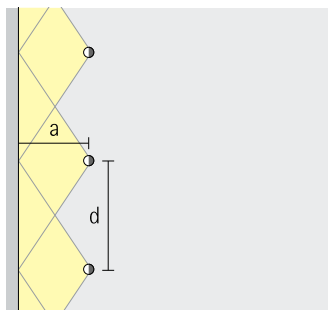

Wide luminaire spacing with wallwashing
With ERCO's advanced lighting technology, Iku luminaires can be installed at up to 1.5 times the wall spacing, providing excellent light distribution.

Special characteristics	
	Elegant light emission
	>100lm/W
	Tunable white
	Wide luminaire spacing with wallwashing

	ERCO Mid-power LEDs / ERCO High-power LEDs		Excellent thermal management		Switchable
	Different light distributions		EMC-optimised		DALI dimmable
	Different light colours		Various construction sizes		Casambi Bluetooth