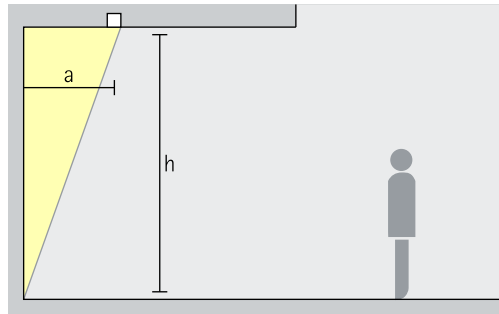

Iku Recessed luminaires – Luminaire arrangement

Lens wallwashers
Wallwash

Wallwashing

For uniform vertical lighting, the distance to the wall (a) of Iku lens wallwashers should be around one third the room height (h).

Arrangement: $a = 1/3 \times h$