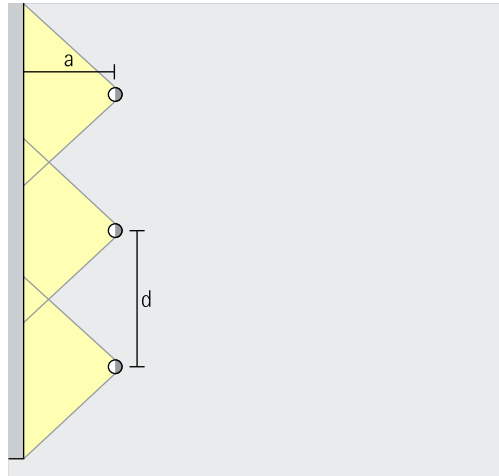

For good longitudinal uniformity, the distance (d) of Iku lens wallwashers may be up to 1.3 times the distance to the wall (a).

Arrangement: $d \leq 1.3 \times a$