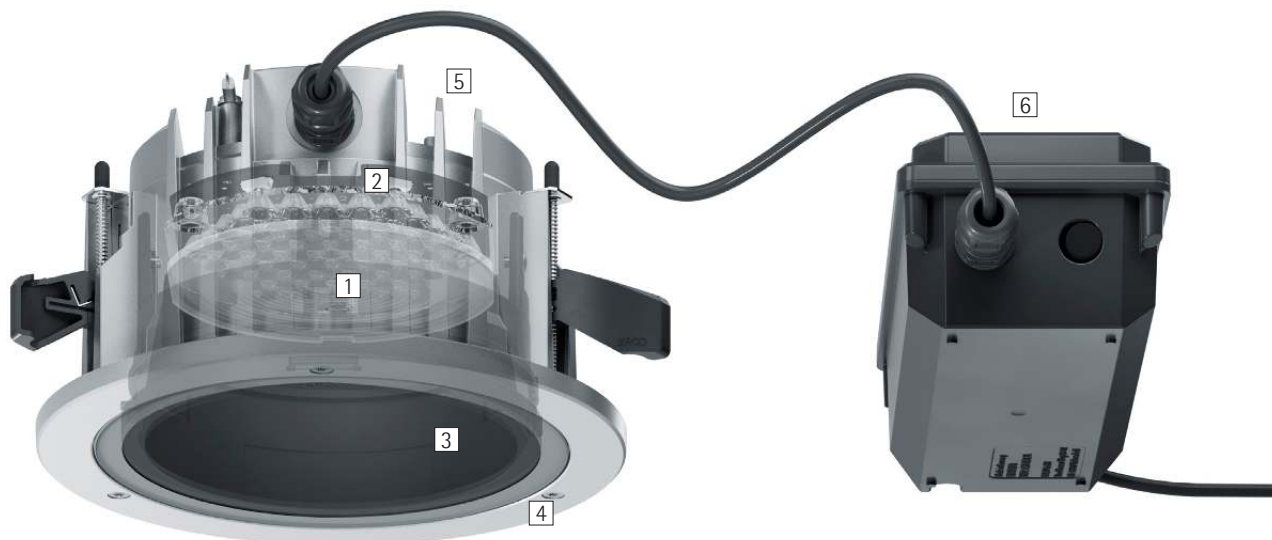

Structure and characteristics

The features described here are typical of products in this range. Special versions may offer additional or varying features. A comprehensive description of the features of individual products can be found on our website.

1 ERCO lenses

- Made of optical polymer
- Fresnel lenses: Wide flood, Extra wide flood or Oval flood
- Lens system: Wallwash

2 ERCO LED-module

- Mid-power LEDs (downlights) or High-power LEDs (wallwashers): warm white (3000K), neutral white (4000K) or Tunable white (2700-6500K)
- Downlights: collimating lens made of optical polymer

3 Anti-glare cone

- Silver-coated or black

4 Cover ring

- Corrosion-resistant cast aluminium, No-Rinse surface treatment
- Silver, double powder-coated
- Non-reflective safety glass

5 Housing

- Cast aluminium, powder-coated silver
- Mounting with 2- or 3-point contact and screw fastening, for ceiling thicknesses 1-30mm

6 Control gear

- Switchable, DALI dimmable or Casambi Bluetooth

Variants on request

1. Mid-power LEDs (downlights): 2700K, 3000K, 3500K or 4000K with CRI 92
   - High-power LEDs (wallwashers): 3000K CRI 97 or 2700K, 3500K, 4000K with CRI 92
   - Anti-glare cone: gold matt, silver matt, champagne matt or copper matt-coated and other colours
2. Please contact your ERCO consultant.

Design and application:
www.erco.com/iku-o