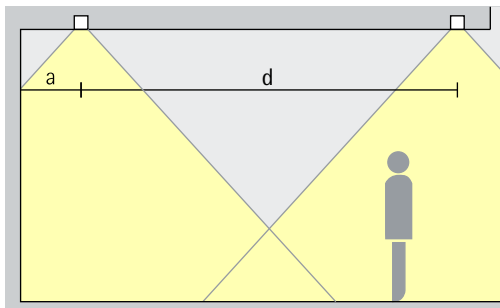

Arrangement: $d \leq 1.5 \times h$

The wall offset should be half the luminaire spacing.

Arrangement: $a = d / 2$

Downlights oval flood

Oval flood

Linear lighting

For linear arrangements and uniform lighting, the approximate distance (d) between two Iku downlights may be up to 1.5 times the height (h) of the luminaire above the working plane.