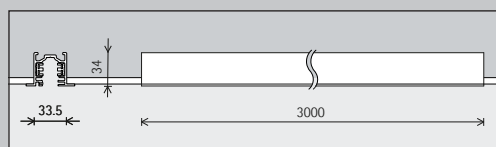

ERCO flanged track

	Recessed
	Pendant (via accessories)

3000mm
Special length *

3-circuit ✓ Switchable ✓ Phase dimmable ✓ Phase dimmable (via Multi Dim) ✓ Push Dim (via Multi Dim) ✓ Casambi Bluetooth ✓ Zigbee	DALI ✓ DALI ✓ DALI dimmable (via Multi Dim)

	White		Silver
	Black		10,000 colours *

Accessories

	3-circuit connection components		Suspension equipment		Adapter
	DALI connection components		Mounting components		Plaster trim profile