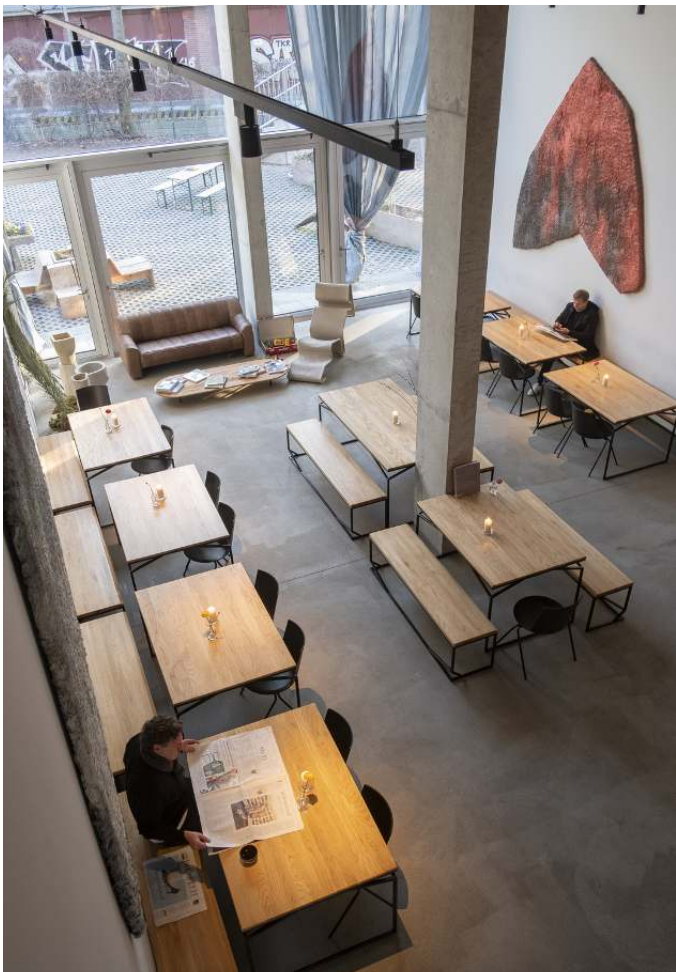

Baldon Cafe
& Bar, Berlin.
Architecture:
Brandhuber,
Berlin. Lighting
design: Patrick
McCumiskey.
Photography:
Sebastian Mayer,
Berlin.