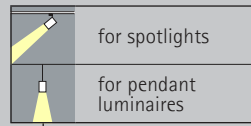

ERCO OEM adapter