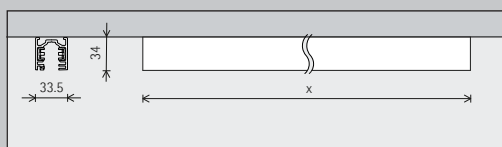

Easy installation

Continuous line arrangements are possible

Switchable

DALI dimmable

ERCO track and singlets

ERCO track

Type of mounting

	Structure
	Recessed (via accessories)
	Pendant (via accessories)

Length

1000mm	4000mm
2000mm	Special length *
3000mm	

Application

3-circuit ✓ Switchable ✓ Phase dimmable ✓ Phase dimmable (via Multi Dim) ✓ Push Dim (via Multi Dim) ✓ Casambi Bluetooth ✓ Zigbee	DALI ✓ DALI ✓ DALI dimmable (via Multi Dim)
---	--