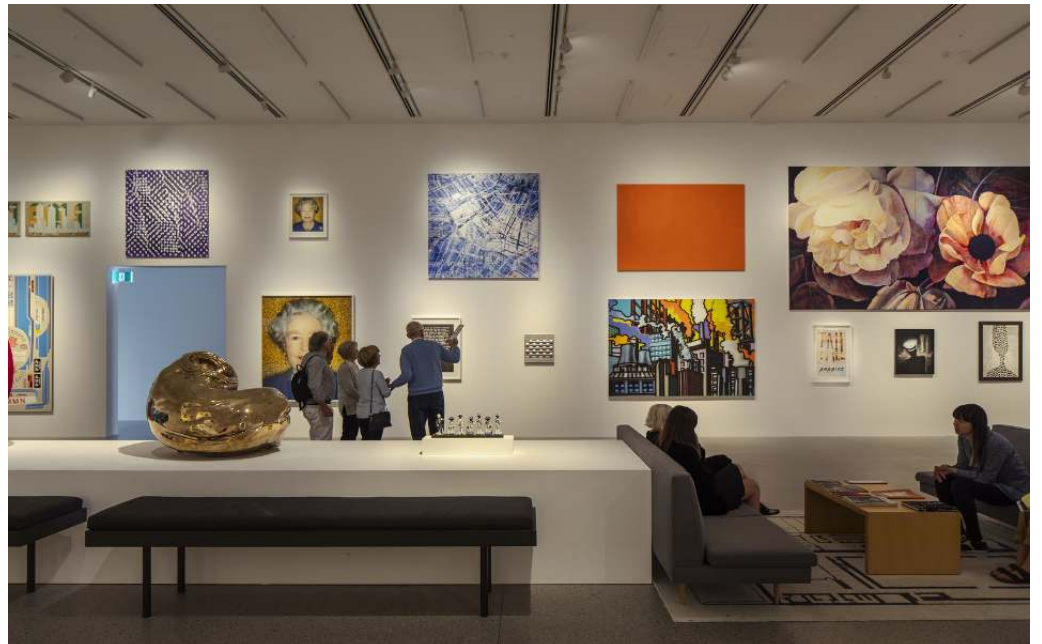

Lyon Housemuseum, Melbourne.
Architecture:
Lyons Architects.
Photography:
Jackie Chan,
Sydney.