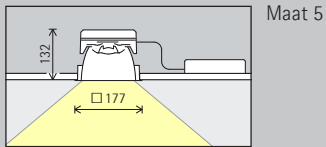

Maat 5

24,3W/3144lm	6,1W/786lm (Narrow spot)

	2700K CRI 92		3500K CRI 92
	3000K CRI 92		4000K CRI 82
	3000K CRI 97		4000K CRI 92

Downlights	Richtbare spots
Wide flood	Narrow spot
Extra wide flood	Spot
Lens-wallwashers	Flood
Wallwash	

	Schakelbaar		DALI
	Fasendimbaar		Casambi Bluetooth