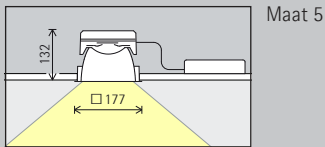

Maat 5

24,3W/3144lm	6,1W/786lm (Narrow spot)

	2700K CRI 92		3500K CRI 92
	3000K CRI 92		4000K CRI 82
	3000K CRI 97		4000K CRI 92

Downlights	Richtbare spots
Wide flood	Narrow spot
Extra wide flood	Spot
Lens-wallwashers	Flood
Wallwash	

	Schakelbaar		DALI
	Fasendimbaar		Casambi Bluetooth