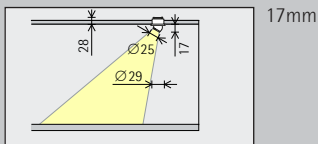

17mm

1W/141lm

	2700K CRI 92		3500K CRI 92
	3000K CRI 92		4000K CRI 92
	3000K CRI 97		

Halfinbouw-armaturen

●	Spot
●	Flood
●	Wide flood

- ✓ On-board Dim
- ✓ Casambi Bluetooth
- ✓ DALI regelbaar (via Gateway)

Zwart