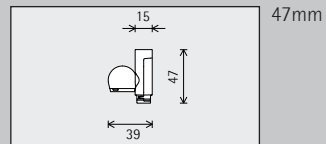

47mm

1W/141lm

	2700K CRI 92		3500K CRI 92
	3000K CRI 92		4000K CRI 92
	3000K CRI 97		

Uitbreidings-armatuurkoppelen

●	Spot
●	Flood
●	Wide flood

- ✓ On-board Dim
- ✓ Casambi Bluetooth
- ✓ DALI regelbaar (via Gateway)

Zwart

Artikelnummers en plannings-gegevens:
www.erco.com/026070

Design en toepassing:
www.erco.com/axis