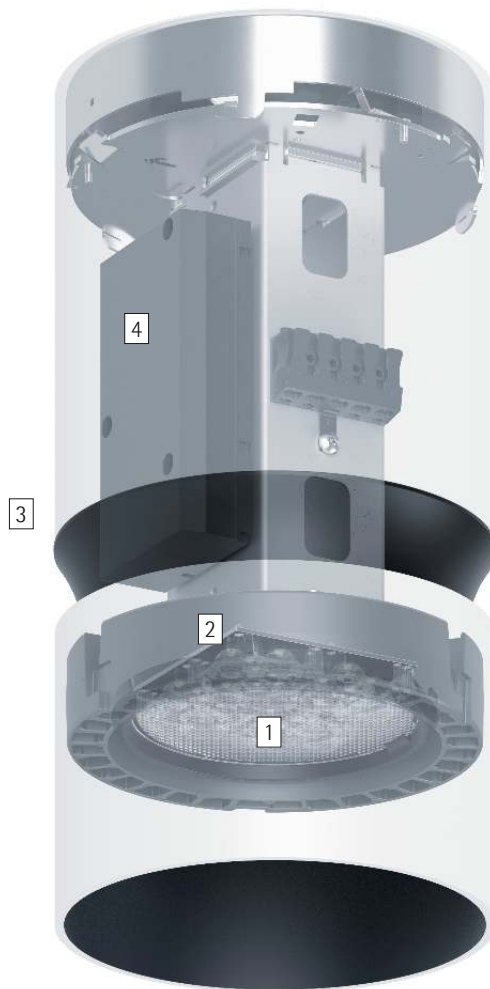

Atrium double focus – Sophisticated light for high rooms

Versatile, high lumen-output lighting technology – for illumination from large heights

Atrium double-focus luminaires are particularly suitable for high rooms, e.g. in foyers, public buildings and even sacred spaces. The cylindrical housing gains a striking design accent with the light-tight ventilation gap. Narrow downlight distributions generate precise lighting from large heights. In addition to recessed luminaires, Atrium also includes pendant luminaires with an optional indirect light component. All Atrium luminaires are

optionally available with black or silver anti-glare cone.

Atrium double focus Surface-mounted luminaires

Structure and characteristics

The features described here are typical of products in this range. Special versions may offer additional or varying features. A comprehensive description of the features of individual products can be found on our website.

1 ERCO Spherolit lens

- Light distributions: flood or wide flood

2 ERCO LED-module

- High-power LEDs: warm white (2700K or 3000K) or neutral white (3500K or 4000K)
- Collimating lens made of optical polymer

3 Cylinder

- White (RAL9002), black or silver
- Cut-off angle 30° or 40° from horizontal.
- Aluminum profile, powder-coated, black or matt silver coated inside
- Cone: polymer, black
- Ceiling fixture: metal