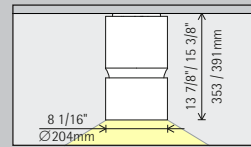

Size 7

LED module
Maximum value
at 4000K CRI 82

24.3W/3144lm
37.3W/4427lm

48.5W/6288lm
74.6W/8854lm

Light colour

	2700K CRI 92		3500K CRI 92
	3000K CRI 92		4000K CRI 82
	3000K CRI 97		4000K CRI 92

	2700K CRI 92		3500K CRI 92
	3000K CRI 92		4000K CRI 82
	3000K CRI 97		4000K CRI 92

Light distribution

Surface-mounted downlights	
	Flood
	Wide flood

Surface-mounted downlights	
	Flood
	Wide flood

Control

0-10V	0-10V

0-10V	0-10V

Color (housing)

	White		Silver matt
	Black		10,000 colors *

	White		Silver matt
	Black		10,000 colors *