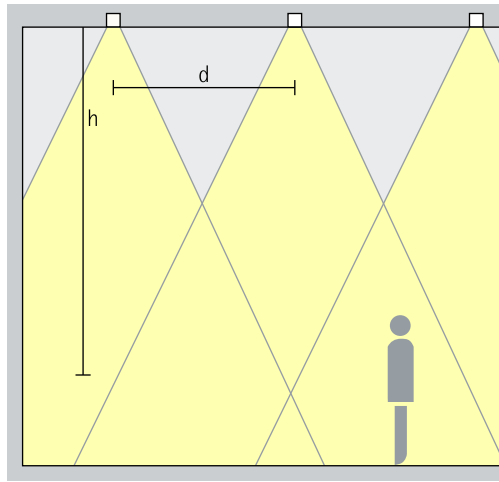

General lighting
For uniform general lighting, the luminaire spacing (d) between two Atrium double focus downlights can be half the height (h) of the luminaire above the working plane (rough guide).

Arrangement: $d = h / 2$