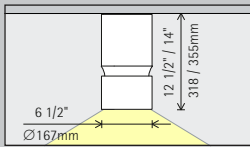

Atrium double focus Surface-mounted luminaires

Construction size

Size 5