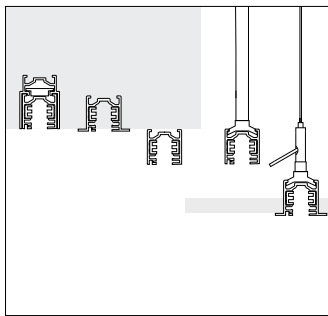

A diversity of mounting methods

With the appropriate accessories you can flush mount in ceilings or walls instead of surface mounting, or use pendant suspensions in high rooms.