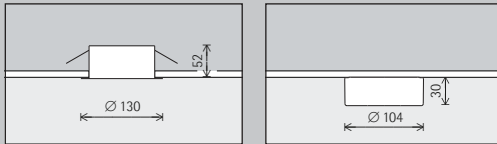

ERCO singlets

1-circuit ✓ Switchable ✓ Phase dimmable ✓ Casambi Bluetooth ✓ Zigbee	DALI ✓ DALI

White	10,000 colours *
Black