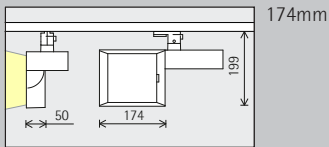

24,3W/3144lm	18,2W/2358lm (Narrow spot)
37,3W/4427lm	28W/3320lm (Narrow spot)

	2700K CRI 92		3500K CRI 92
	3000K CRI 92		4000K CRI 82
	3000K CRI 97		4000K CRI 92

Spots	Breedstralers
Narrow spot	Wide flood
Spot	Extra wide flood
Flood	Oval flood
Lens-wallwashers	
Wallwash	

Schakelbaar	DALI
Fasendimbaar + On-board Dim	Casambi Bluetooth

Wit	Zilver
Zwart	10.000 kleuren *

* op aanvraag verkrijgbaar

Artikelnummers en plannings-
gegevens:
www.erco.com/012238

Design en toepassing:
www.erco.com/opton