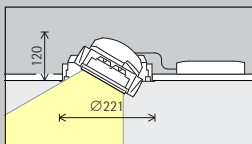

Maat 7

24,3W/3144lm	8,1W/1048lm (Narrow spot)
37,3W/4427lm	12,4W/1476lm (Narrow spot)

	2700K CRI 92		3500K CRI 92
	3000K CRI 92		4000K CRI 82
	3000K CRI 97		4000K CRI 92

Inbouwspots	Inbouwbreedstralers
Narrow spot	Wide flood
Spot	Extra wide flood
Flood	Oval flood
Inbouw-lens-wallwashers	
Wallwash	

	Schakelbaar		DALI
	Fasendimbaar		Casambi Bluetooth

	Zwart
	10.000 kleuren *

* op aanvraag verkrijgbaar

Artikelnummers en plannings-gegevens:
www.erco.com/016053

Design en toepassing:
www.erco.com/gimbal-r