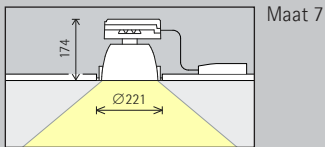

Maat 7

24,3W/3144lm
37,3W/4427lm

	2700K CRI 92		3500K CRI 92
	3000K CRI 92		4000K CRI 82
	3000K CRI 97		4000K CRI 92

Downlights	Lens-wallwashers
Flood	Wallwash
Wide flood	

	Schakelbaar		DALI
	Fasendimbaar		Casambi Bluetooth

	Mat zilver		10.000 kleuren *
	Zwart