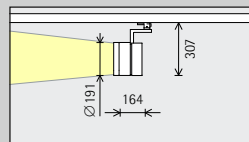

XXL
Ø 191mm

LED-module
Maximale waarde
bij 4000K CRI 82

20,6W/3085lm	16,8W/1924lm (Narrow spot)
32,9W/4624lm	

35,3W/5288lm	21,6W/2673lm (Narrow spot)
56,4W/7927lm	

Lichtkleur

	2700K CRI 92		3500K CRI 92
	3000K CRI 92		4000K CRI 82
	3000K CRI 97		4000K CRI 92

	2700K CRI 92		3500K CRI 92
	3000K CRI 92		4000K CRI 82
	3000K CRI 97		4000K CRI 92

Lichtverdeling

Spots		Breedstralers	
	Narrow spot		Wide flood
	Spot		Extra wide flood
	Flood		Oval flood
	Lens-wallwashers		Oval wide flood
	Wallwash		

Spots		Breedstralers	
	Narrow spot		Wide flood
	Spot		Extra wide flood
	Flood		Oval flood
	Lens-wallwashers		Oval wide flood
	Wallwash		

Regeling

	Schakelbaar		DALI
	Casambi Bluetooth		Zigbee

	Schakelbaar		DALI
	Casambi Bluetooth		Zigbee

Kleur (huis)

	Wit		Zilver
	Zwart		10.000 kleuren *

	Wit		Zilver
	Zwart		10.000 kleuren *

Toebehoren

	Lenzen		Lens units		Snoot
	Filter		Honingraatraster		Antiverblindings- kleppen