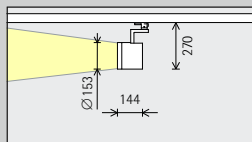

Parscan InTrack voor spanningsrails 220-240V

Maat

XL
Ø 153mm