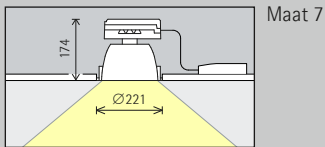

Maat 7

24W/3300lm
38W/4920lm

	2700K CRI 92		3500K CRI 92
	3000K CRI 92		4000K CRI 82
	3000K CRI 97		4000K CRI 92

Downlights	Lens-wallwashers
Flood	Wallwash
Wide flood	

	Schakelbaar		DALI
	Fasendimbaar		Casambi Bluetooth

	Mat zilver		10.000 kleuren *
	Zwart